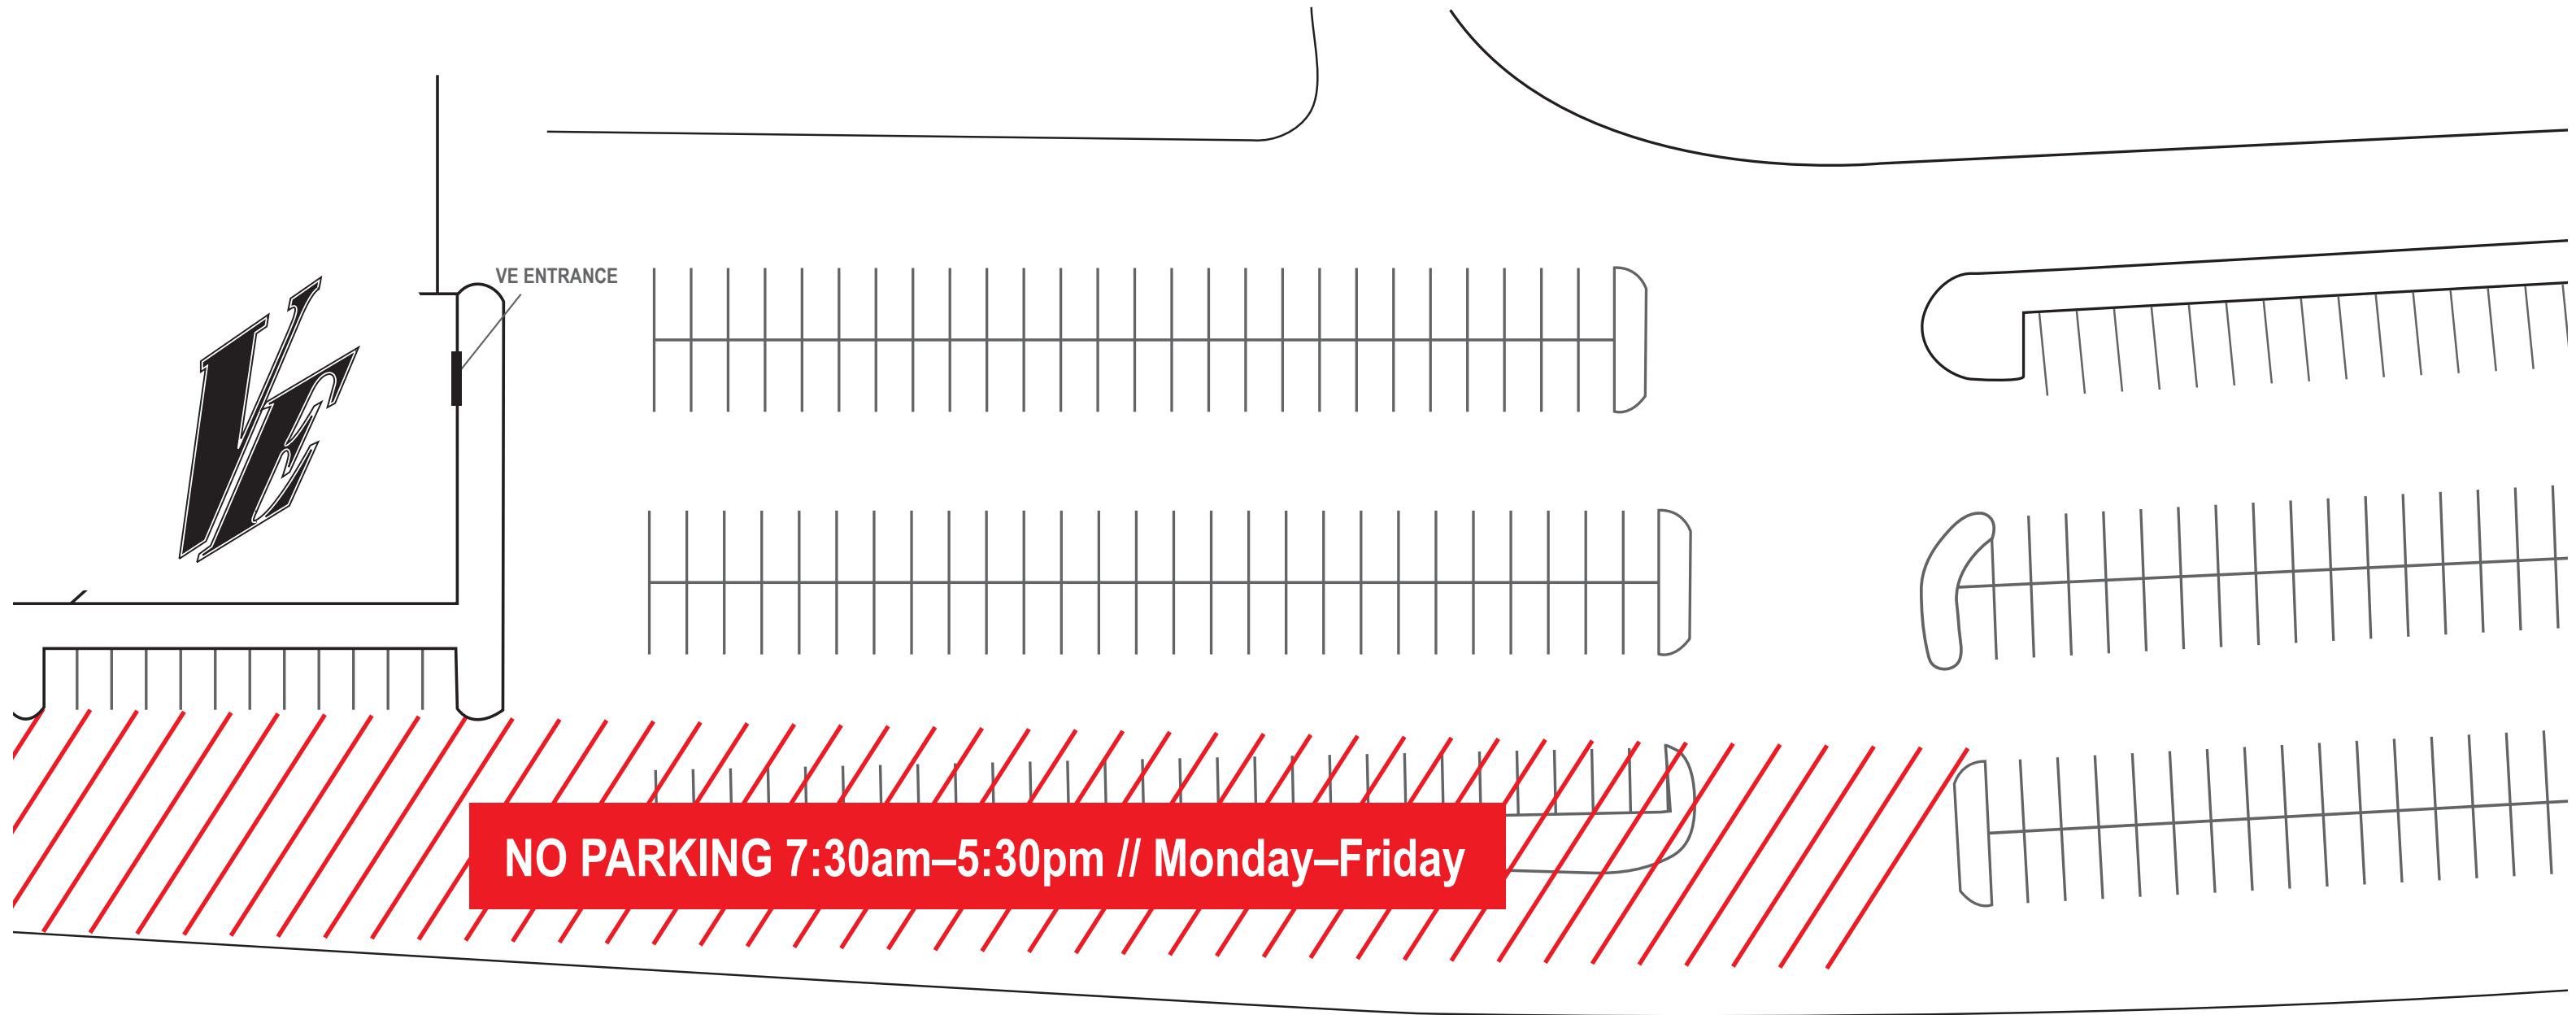

ATTENTION DRIVERS

NO PARKING 7:30am-5:30pm // Monday-Friday