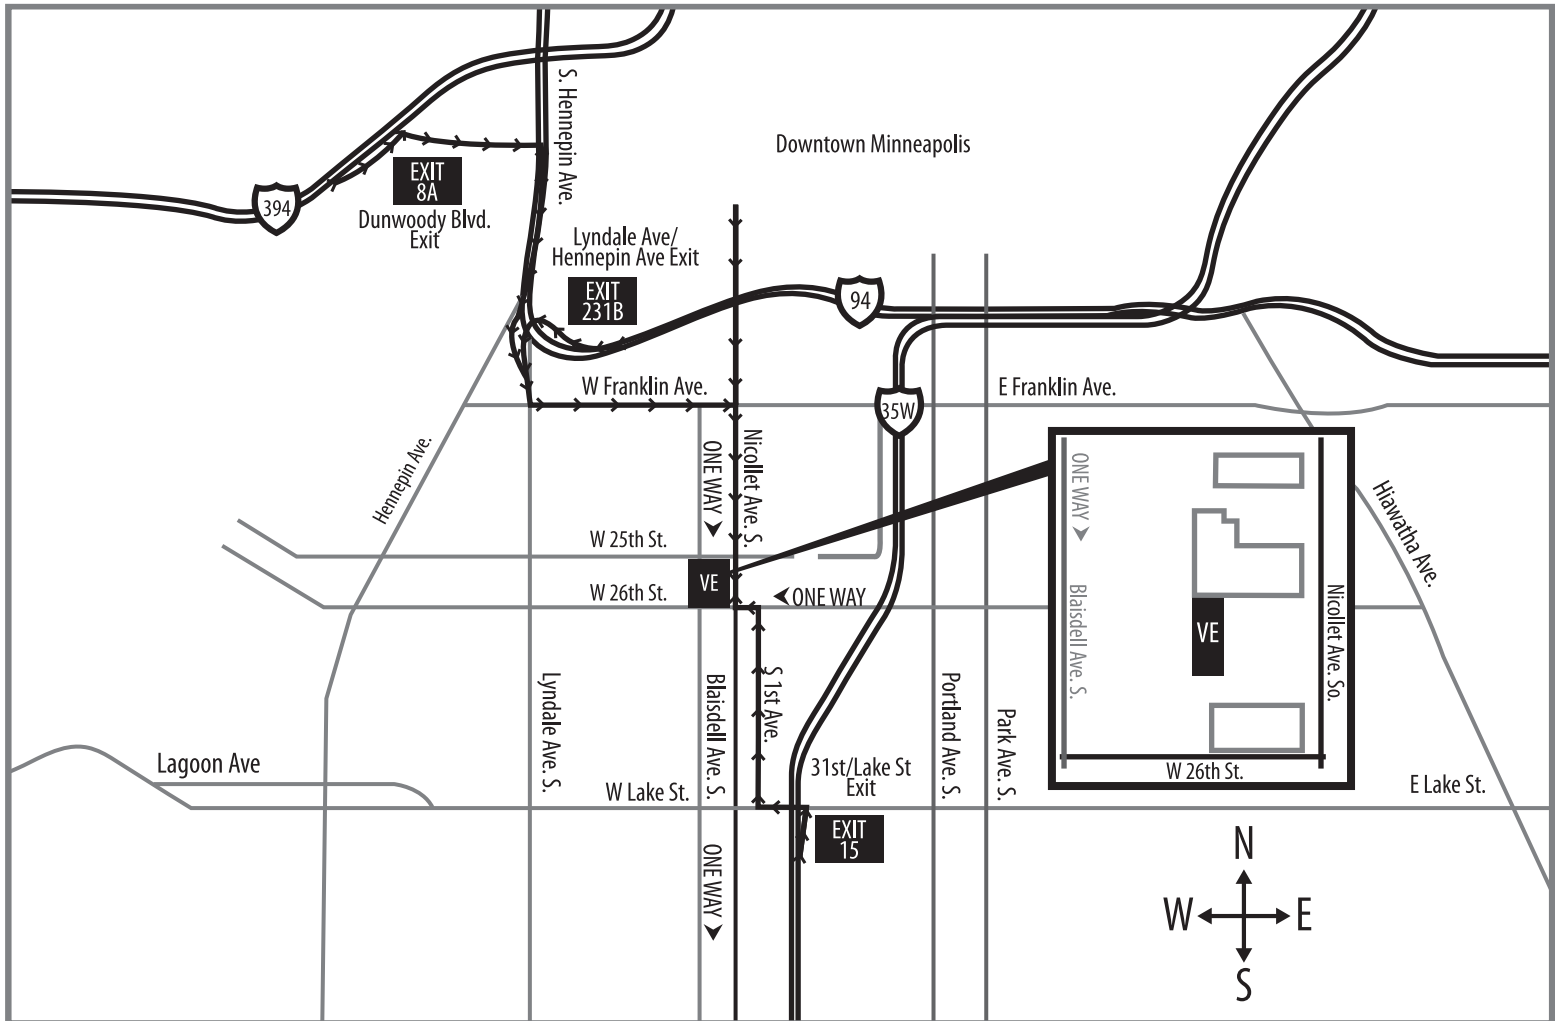

Driving Directions to Vertical Endeavors - Minneapolis

VERTICAL ENDEAVORS—MPLS

2540 Nicollet Ave. S.
 Minneapolis, MN 55404
 p: 612.436.1470

FROM THE SOUTH:

- Take 35W North to Exit 15-31st/Lake St. Exit
- Turn left E Lake St.
- Turn right onto S 1st Ave.
- Turn left onto E 26th St. and get into the right lane (one way)
- Take the 1st right onto Nicollet Ave.
- Vertical Endeavors will be on your immediate left

FROM THE NORTH or EAST:

- Take 94 West to Exit-231B-Lyndale Ave./Hennepin Ave.
- Take the Lyndale Ave. South/Lyndale Ave. North ramp
- Turn slight left and head south onto Lyndale Ave. S.
- Take first left onto W Franklin Ave.
- Turn right onto Nicollet Ave. S.
- Vertical Endeavors will be on the right

FROM THE NORTHWEST: (Plymouth, Golden Valley Areas)

- Take I-394E toward Minneapolis
- Take Exit 8A-Dunwoody Blvd., toward Hennepin Ave.
- Turn right onto Lyndale Ave. S./Hennepin Ave. S.
- Continue to follow Lyndale Ave. S.
- Turn left onto W Franklin Ave.
- Turn right onto Nicollet Ave. S.
- Vertical Endeavors will be on the right